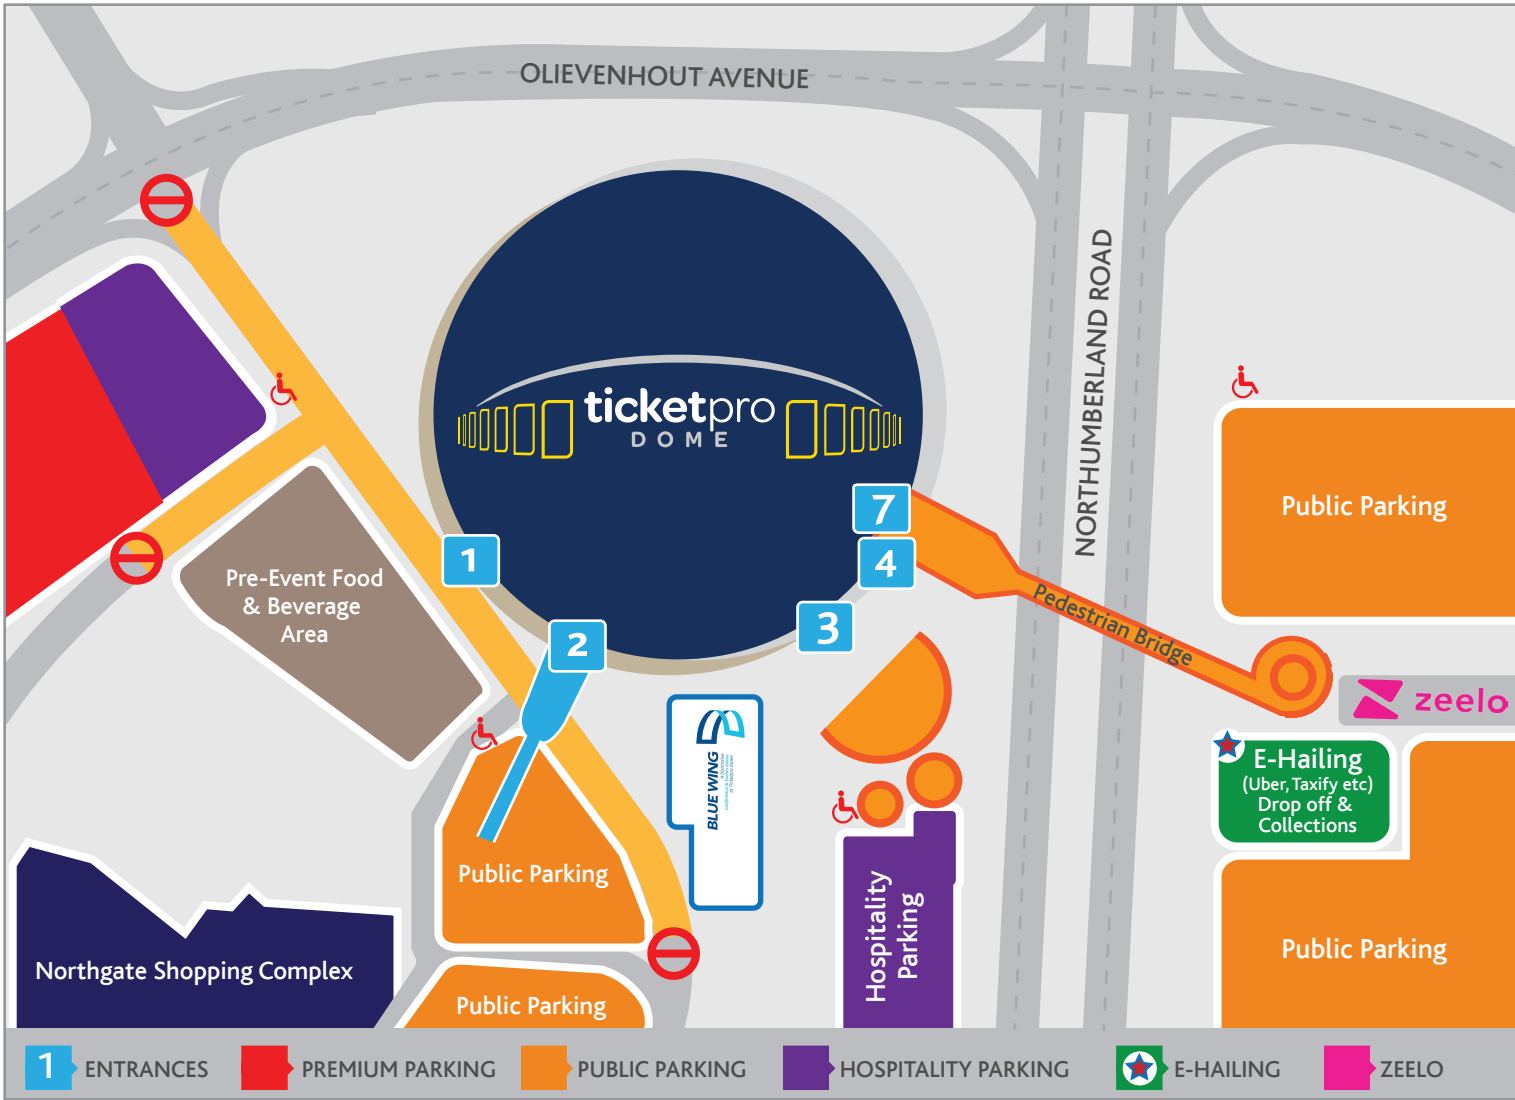

OLIEVENHOUT AVENUE

ticketpro
DOME

NORTHUMBERLAND ROAD

Premium Parking

Hospitality Parking

Pre-Event Food & Beverage Area

1

2

3

7

4

Pedestrian Bridge

Public Parking

Public Parking

BLUE WING
Blue Wing
Blue Wing

Hospitality Parking

Public Parking

zeelo

E-Hailing
(Uber, Taxify etc)
Drop off &
Collections

1 ENTRANCES

PREMIUM PARKING

PUBLIC PARKING

HOSPITALITY PARKING

E-HAILING

ZEELO

Northgate Shopping Complex

Public Parking

- 1 ENTRANCES
- PREMIUM PARKING
- PUBLIC PARKING
- HOSPITALITY PARKING
- ★ E-HAILING
- ZEELO